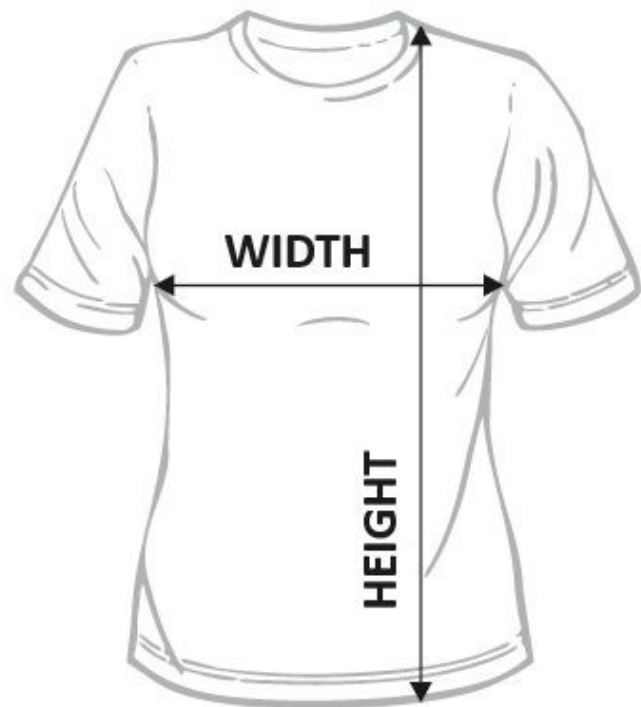

**MAN'S T-SHIRT
SIZE CHART**

SIZE	S	M	L	XL	XXL	XXXL
HEIGHT	70	72	76	78	80	82
WIDTH	48	52	54	58	60	62

Tolerance +/- 1,5cm

**WOMAN'S T-SHIRT
SIZE CHART**

SIZE	XS	S	M	L	XL	XXL
HEIGHT	60	62	64	66	68	70
WIDTH	42	45	47	51	53	55

Tolerance +/- 1,5cm